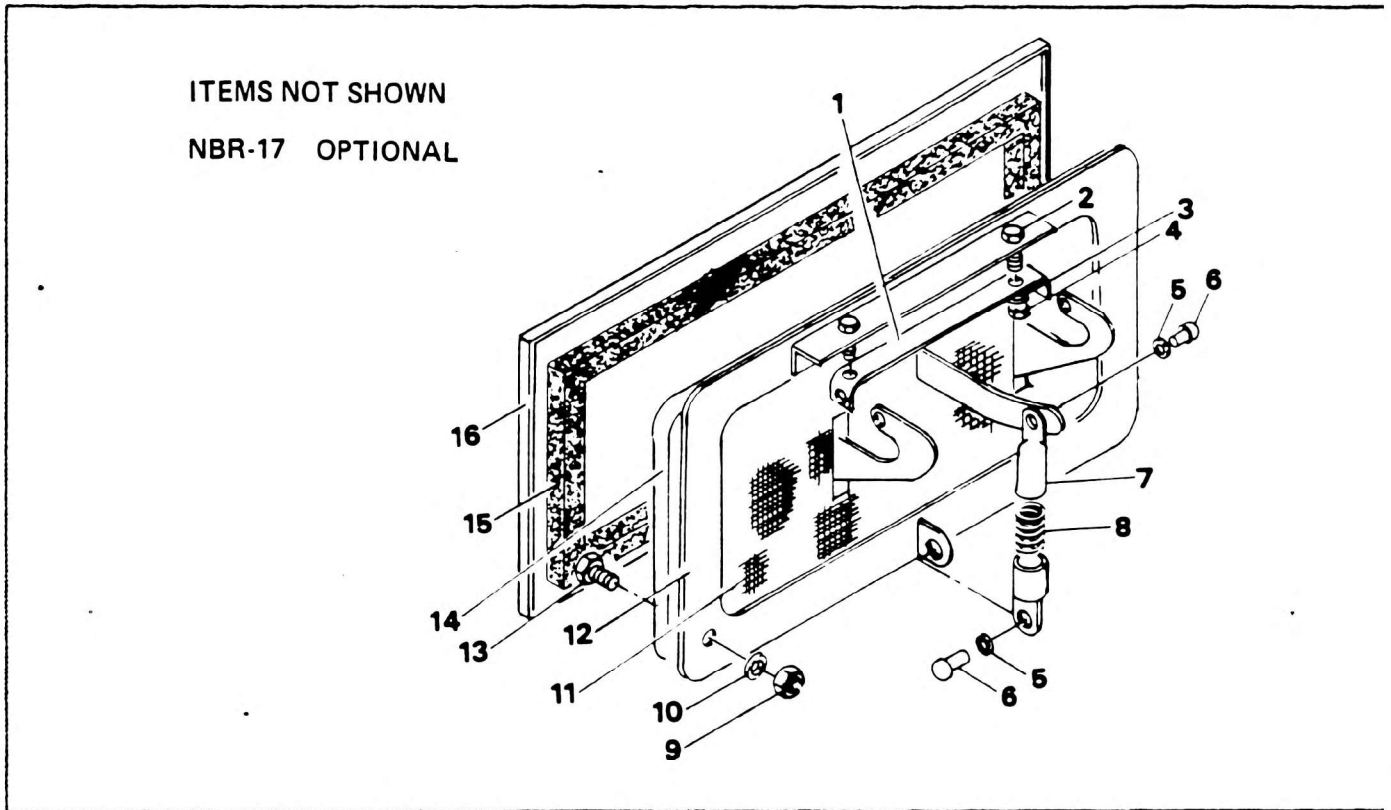

VENTILATOR ASSEMBLY

GROVE

NO.	PART NO.	QTY	DESCRIPTION	NO.	PART NO.	QTY	DESCRIPTION
	7-934-000013		COMPLETE ASSY				
1	9-934-100013	1	HINGE				
2	9-934-100007	2	CAPSCREW				
3	9-934-100009	2	LOCKWASHER				
4	9-934-100008	2	NUT				
5	9-934-100012	3	WASHER				
6	9-934-100011	3	RIVET				
7	9-934-100005	1	SLEEVE, PLUNGER				
8	9-934-100004	1	SPRING				
9	9-934-100016	12	NUT				
10	9-934-100015	12	LOCKWASHER				
11	9-934-100003	1	SCREEN				
12	9-934-100002	1	FLANGE				
13	9-934-100014	12	SCREW				
14	9-934-100006	1	MOULDING				
15	9-934-100010	1	GASKET				
16	9-934-100001	1	LID				
17	9-934-100017	12	NUT, LOCK				